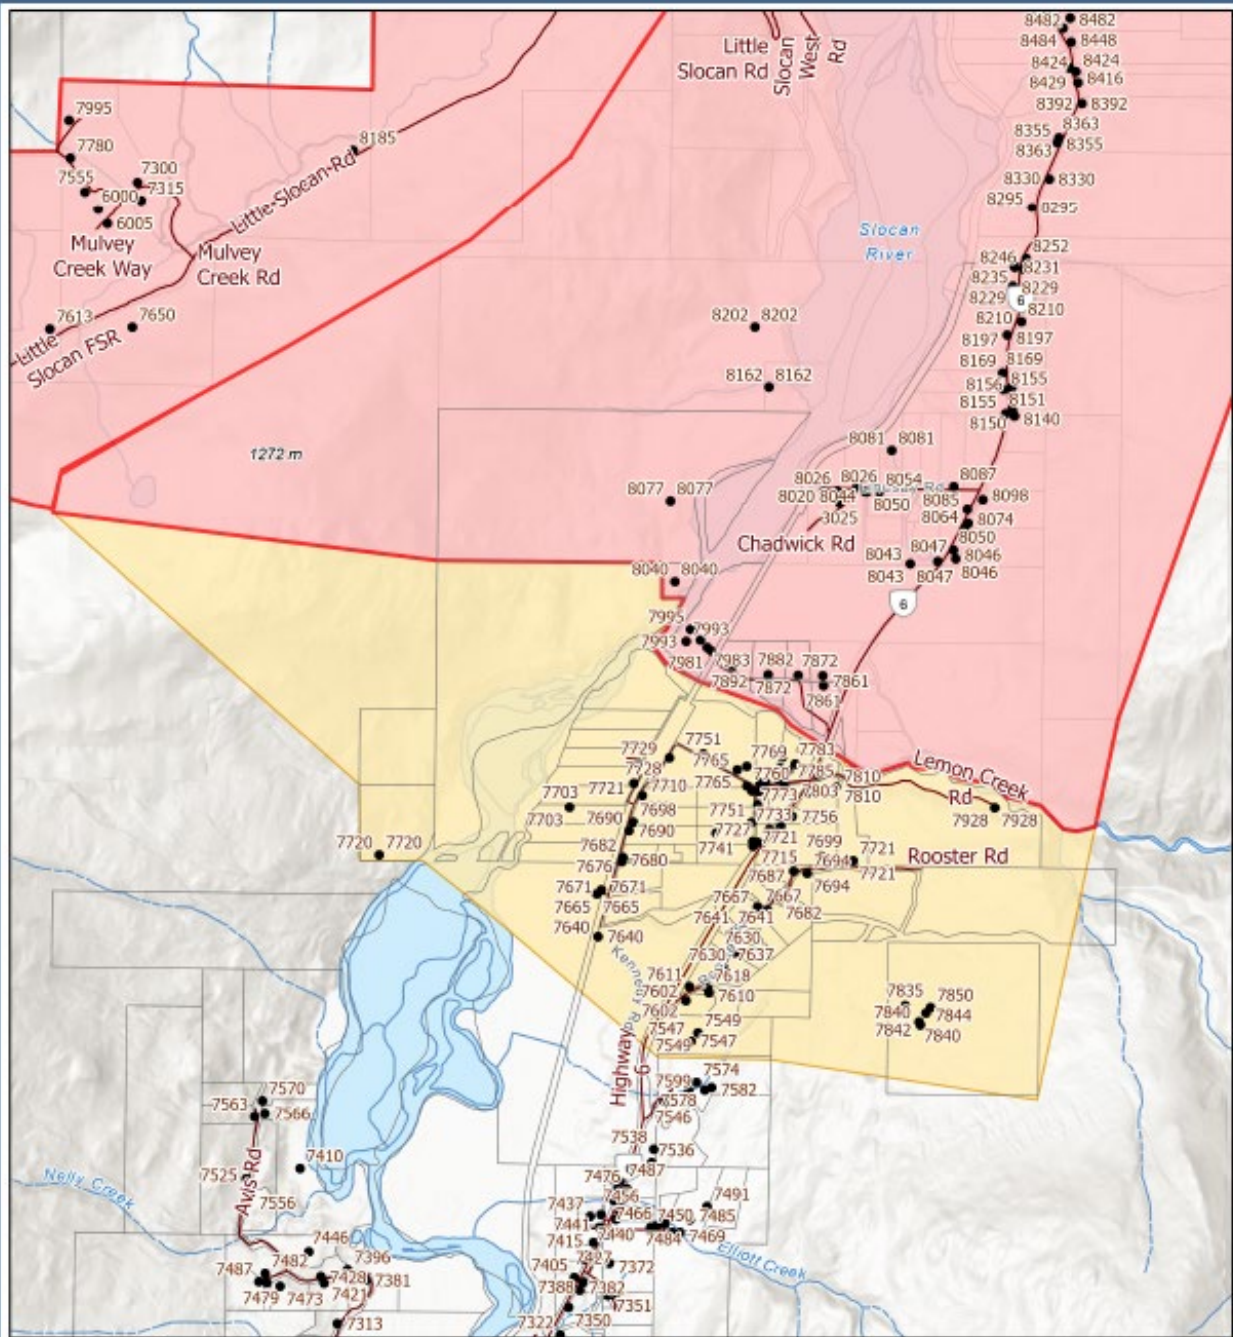

**REGIONAL DISTRICT OF
CENTRAL KOOTENAY
EMERGENCY
OPERATIONS CENTRE**

EOC Phone: 250-352-7701 or 1-866-522-7701
Current Emergency Information:
rdck.ca/EOCinfo
Register to receive emergency notifications:
rdck.ca/notifications
To report a flood, landslide, spill or other hazards:
1-800-663-3456

**Ponderosa Wildfire Evacuation
Order Rescind to
Evacuation Alert**

- Streets
- Addresses
- Legal Parcels
- Evacuation Alert
- Evacuation Order

The mapping information shown are approximate representations and should only be used for reference purposes. The Regional District of Central Kootenay is not responsible for any errors or omissions on this map.